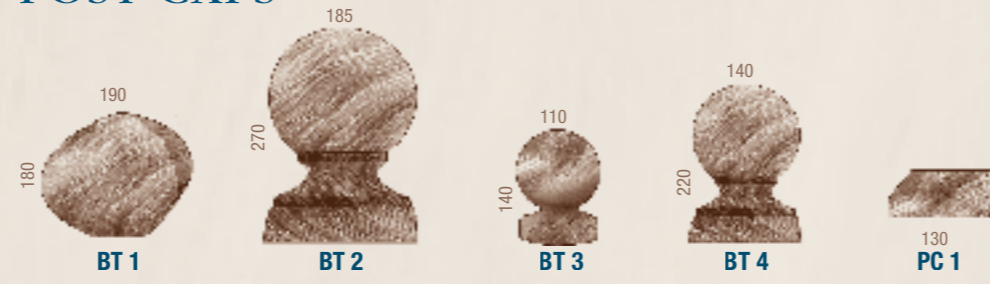

“Restoration requires time, patience and attention to detail.”

At Craftbuilt we specialize in creating authentic replicas or unique fitments for the focal point in your home.

Whether it be a fire surround, verandah setting, archway or special entrance effect, let us design it for you.”

Craftbuilt
INDUSTRIES

NECK MOULDINGS

HANDRAILS
Profile samples

POST CAPS

VERANDAH POSTS

SPINDLES

FINIALS

BARGE BOARDS
Gable Lace
Custom Patterns Available

FIRE SURROUNDS

MANTLE EDGE PROFILES

MP 6 - 140mm Wide
MP 8 - 180mm Wide
MP 10 - 240mm Wide

Custom designs available

Pieces custom made to match any era or style

CORBELS

INTERIOR BRACKETS
In Native or Exotic Timbers

Craftbuilt
35 - 39 Tiro Tiro Road
PO Box 1013
Levin
Ph (06) 368 0759 or 0800 488 777