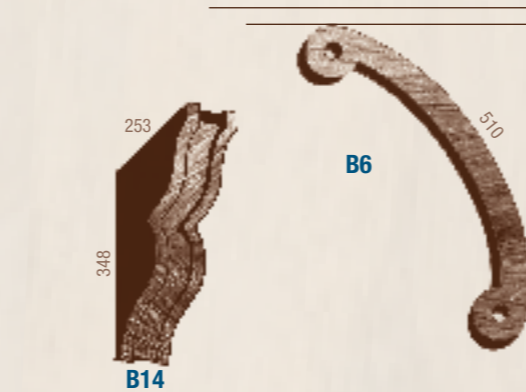

EXTERIOR FRETWORK & LACEWORK
In 35mm H3 Pine or 18mm Signply

LW 14 A

LW 14 B

LW 14 C

LW 14 D

EXTERIOR BRACKETS
In 35mm H3 Pine or 18mm Signply

ARCHED DOORS & WINDOWS

Ornamental Gothic Style

Double-Arched Window

Elliptical

Arch Top with Door

Craftbuilt
INDUSTRIES

- PRODUCERS OF
- Glue Laminated Beams
 - Verandah Posts
 - Handrails
 - Mouldings
 - Finials
 - Pedestrian Bridges
 - Louvre Vents
 - Shutters
 - Fire Surrounds
 - Mantels
 - Fretwork
 - Brackets
 - Corbels
 - Bargeboards
 - Lacework/Gable Lace