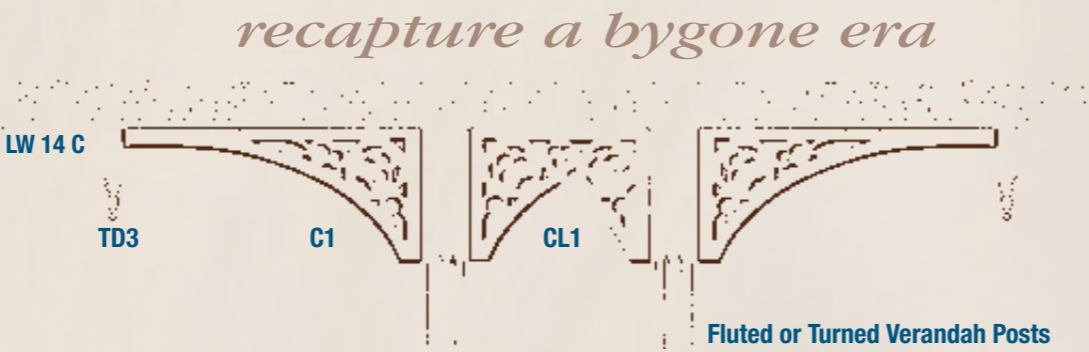

EXTERIOR FRETWORK & LACEWORK
In 35mm H3 Pine or 18mm Signply

LW 14 A

LW 14 B

LW 14 C

LW 14 D

EXTERIOR BRACKETS
In 35mm H3 Pine or 18mm Signply

ARCHED DOORS & WINDOWS

Ornamental Gothic Style

Double-Arched Window

Elliptical

Arch Top with Door

Craftbuilt
INDUSTRIES

- PRODUCERS OF
- Glue Laminated Beams
 - Verandah Posts
 - Handrails
 - Mouldings
 - Finials
 - Pedestrian Bridges
 - Louvre Vents
 - Shutters
 - Fire Surrounds
 - Mantels
 - Fretwork
 - Brackets
 - Corbels
 - Bargeboards
 - Lacework/Gable Lace