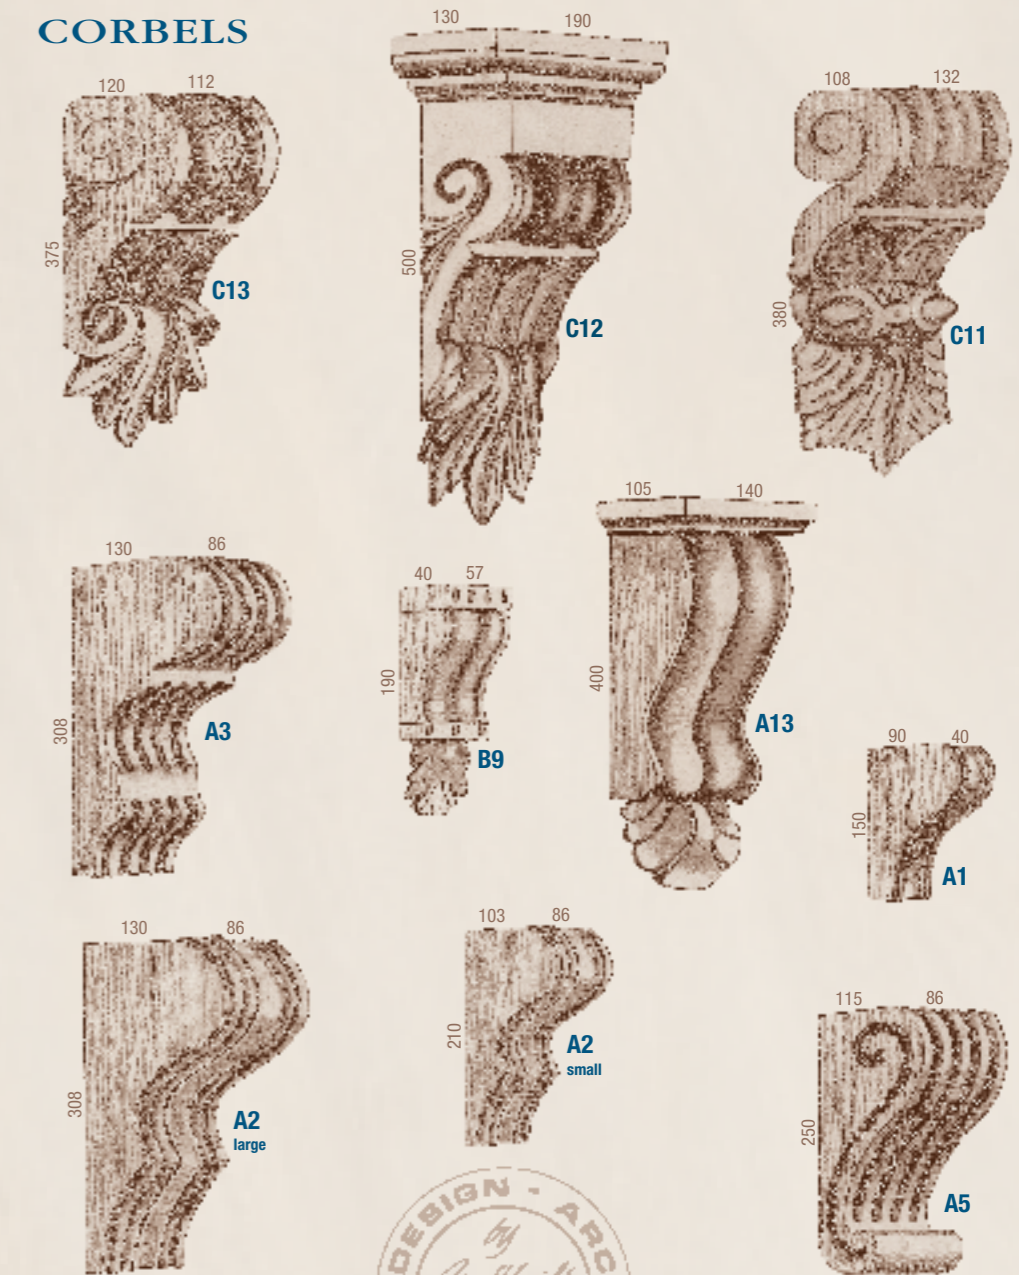

“Restoration requires time, patience and attention to detail.”

At Craftbuilt we specialize in creating authentic replicas or unique fitments for the focal point in your home.

Whether it be a fire surround, verandah setting, archway or special entrance effect, let us design it for you.”

Craftbuilt
INDUSTRIES

NECK MOULDINGS

HANDRAILS
Profile samples

POST CAPS

VERANDAH POSTS

SPINDLES

FINIALS

BARGE BOARDS
Gable Lace
Custom Patterns Available

FIRE SURROUNDS

MANTLE EDGE PROFILES

MP 6 - 140mm Wide
MP 8 - 180mm Wide
MP 10 - 240mm Wide

Custom designs available

Pieces custom made to match any era or style

CORBELS

INTERIOR BRACKETS
In Native or Exotic Timbers

Craftbuilt
35 - 39 Tiro Tiro Road
PO Box 1013
Levin
Ph (06) 368 0759 or 0800 488 777