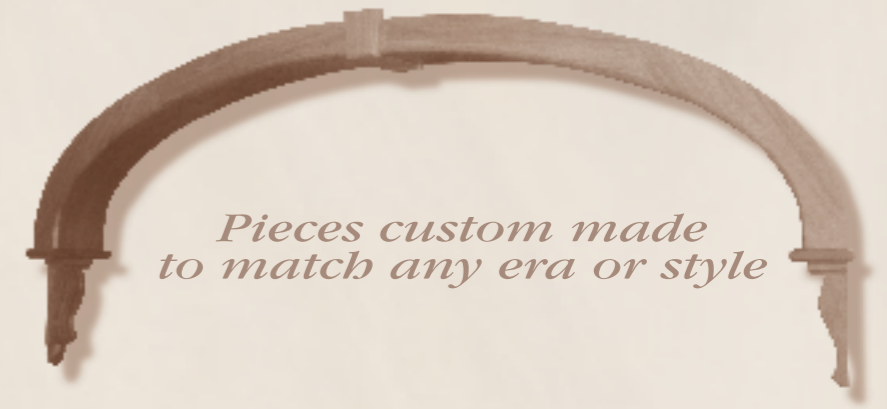

FINIALS

BARGE BOARDS
Gable Lace
Custom Patterns Available

FIRE SURROUNDS

MANTLE EDGE PROFILES

MP 6 - 140mm Wide
MP 8 - 180mm Wide
MP 10 - 240mm Wide

Custom designs available

Pieces custom made to match any era or style