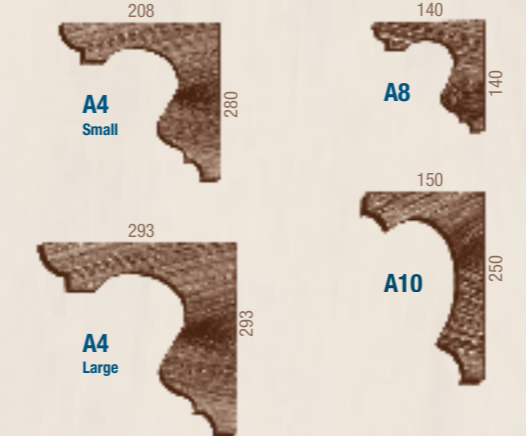

EXTERIOR FRETWORK & LACEWORK
In 35mm H3 Pine or 18mm Signply

LW 14 A

LW 14 B

LW 14 C

LW 14 D

EXTERIOR BRACKETS
In 35mm H3 Pine or 18mm Signply

ARCHED DOORS & WINDOWS

Ornamental Gothic Style