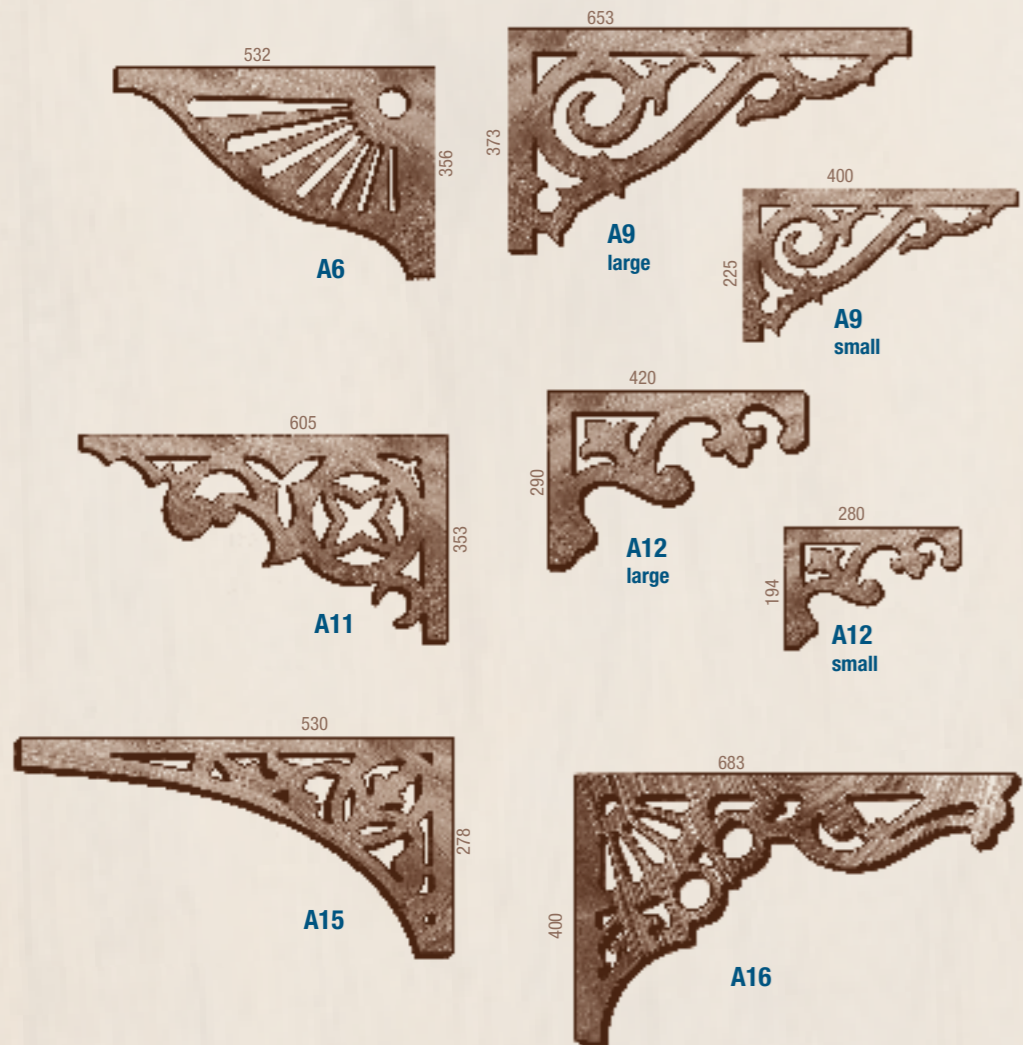

EXTERIOR FRETWORK & LACEWORK
In 35mm H3 Pine or 18mm Signply

LW 14 A

LW 14 B

LW 14 C

LW 14 D

EXTERIOR BRACKETS
In 35mm H3 Pine or 18mm Signply

ARCHED DOORS & WINDOWS

Ornamental Gothic Style

Double-Arched Window

Elliptical

Arch Top with Door

Craftbuilt
INDUSTRIES

- PRODUCERS OF
- Glue Laminated Beams
 - Verandah Posts
 - Handrails
 - Mouldings
 - Finials
 - Pedestrian Bridges
 - Louvre Vents
 - Shutters
 - Fire Surrounds
 - Mantels
 - Fretwork
 - Brackets
 - Corbels
 - Bargeboards
 - Lacework/Gable Lace