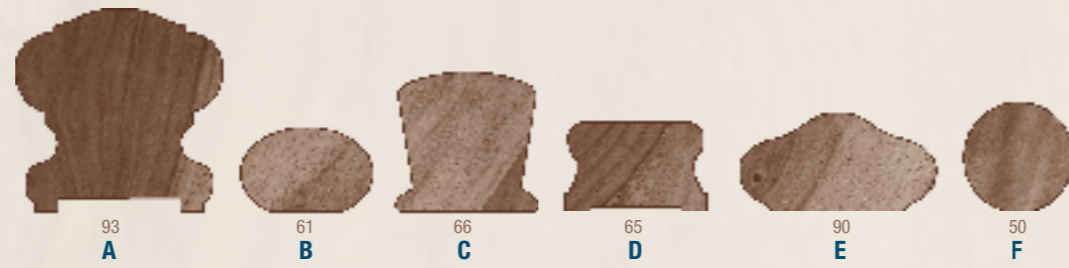

HANDRAILS
Profile samples