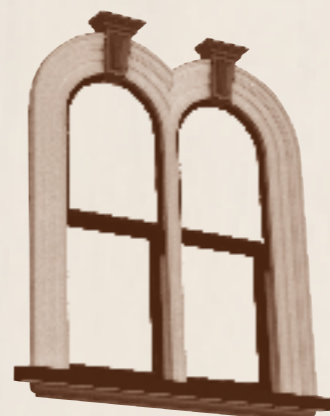

EXTERIOR FRETWORK & LACEWORK
In 35mm H3 Pine or 18mm Signply

LW 14 A

LW 14 B

LW 14 C

LW 14 D

EXTERIOR BRACKETS
In 35mm H3 Pine or 18mm Signply

ARCHED DOORS & WINDOWS

Ornamental Gothic Style

Double-Arched Window

Elliptical

Arch Top with Door

Craftbuilt
INDUSTRIES

- PRODUCERS OF
- Glue Laminated Beams
 - Verandah Posts
 - Handrails
 - Mouldings
 - Finials
 - Pedestrian Bridges
 - Louvre Vents
 - Shutters
 - Fire Surrounds
 - Mantels
 - Fretwork
 - Brackets
 - Corbels
 - Bargeboards
 - Lacework/Gable Lace