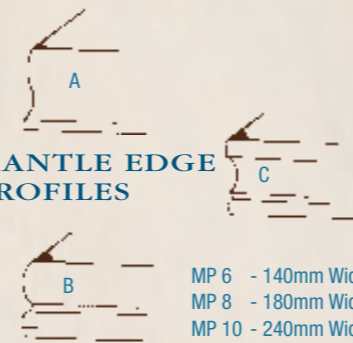

FINIALS

BARGE BOARDS
Gable Lace
Custom Patterns Available

FIRE SURROUNDS

MANTLE EDGE PROFILES

MP 6 - 140mm Wide
MP 8 - 180mm Wide
MP 10 - 240mm Wide

Custom designs available

Pieces custom made to match any era or style