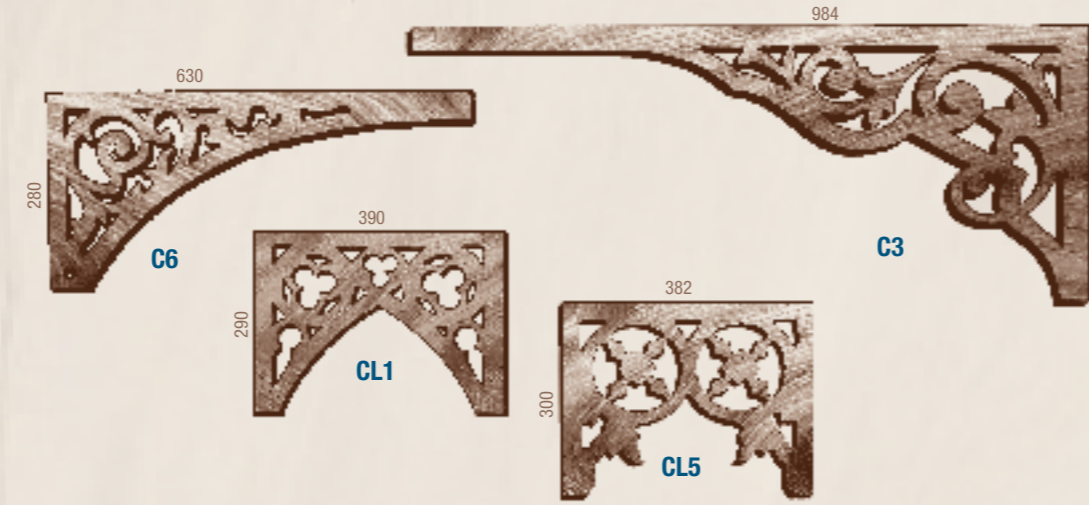

EXTERIOR FRETWORK & LACEWORK
In 35mm H3 Pine or 18mm Signply

LW 14 A

LW 14 B

LW 14 C

LW 14 D

EXTERIOR BRACKETS
In 35mm H3 Pine or 18mm Signply

ARCHED DOORS & WINDOWS

Ornamental Gothic Style

Double-Arched Window

Elliptical

Arch Top with Door

Craftbuilt
INDUSTRIES

- PRODUCERS OF
- Glue Laminated Beams
 - Verandah Posts
 - Handrails
 - Mouldings
 - Finials
 - Pedestrian Bridges
 - Louvre Vents
 - Shutters
 - Fire Surrounds
 - Mantels
 - Fretwork
 - Brackets
 - Corbels
 - Bargeboards
 - Lacework/Gable Lace

FINIALS

BARGE BOARDS
Gable Lace
Custom Patterns Available

FIRE SURROUNDS

MANTLE EDGE PROFILES

MP 6 - 140mm Wide
MP 8 - 180mm Wide
MP 10 - 240mm Wide

Custom designs available

Pieces custom made to match any era or style